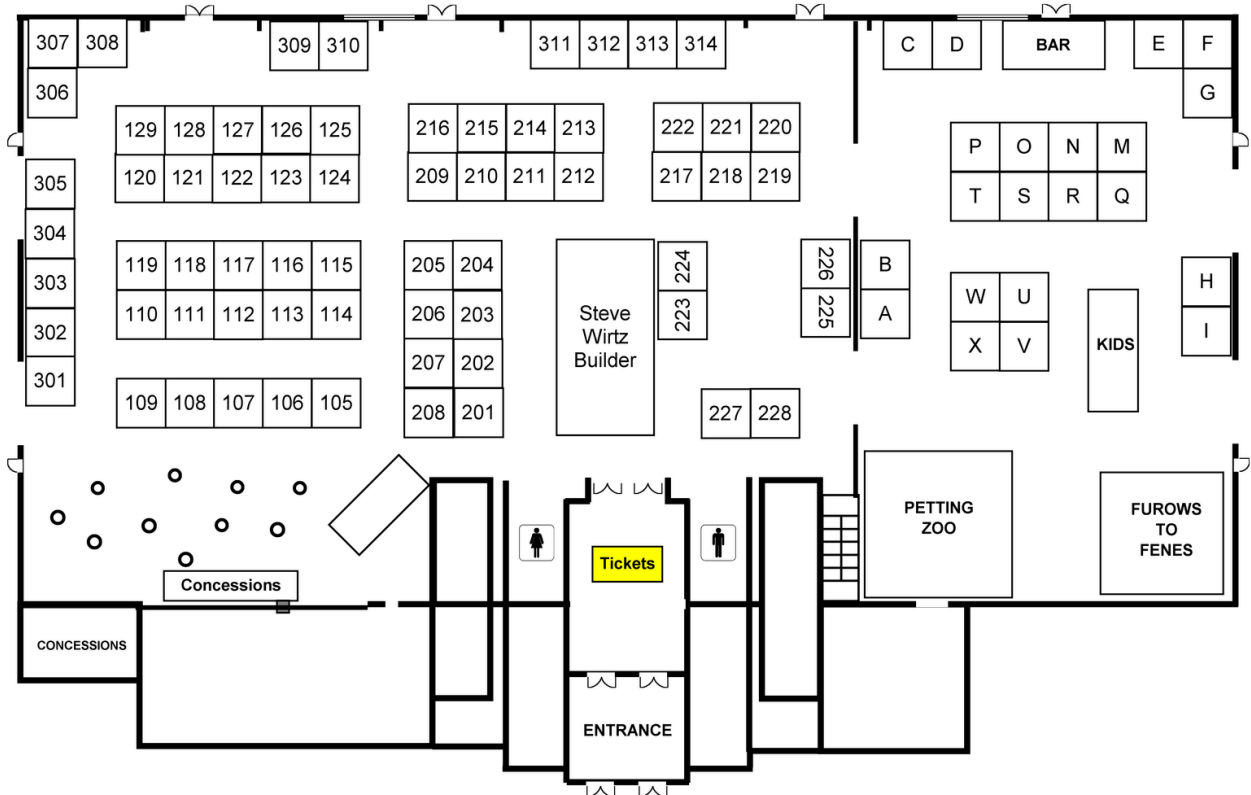

2025 EXHIBITOR MAP

Advanced Custom Geothermal 201/208
 AHT 210
 Air Tech 227/228
 AMC Countertops 309/310
 Aquatic Biologists 214/215
 Arbor Acres 314
 Associated Bank 203
 Badger Masonry 217
 Binner Pools 126
 BRH 121
 Coast Guard 204
 Compeer 122
 Dufrane 105-109
 Envision Building 218
 Everdry 211
 Exterior Custom Solutions 311
 Floors by Angie 113
 FDL Fire/Rescue 304/305
 Garage Force 125
 Gloria Keg 127
 GM Custom Homes 112
 Hayward Custom Cabinetry 116
 Hello Garage 221
 Infinity Roofing 216