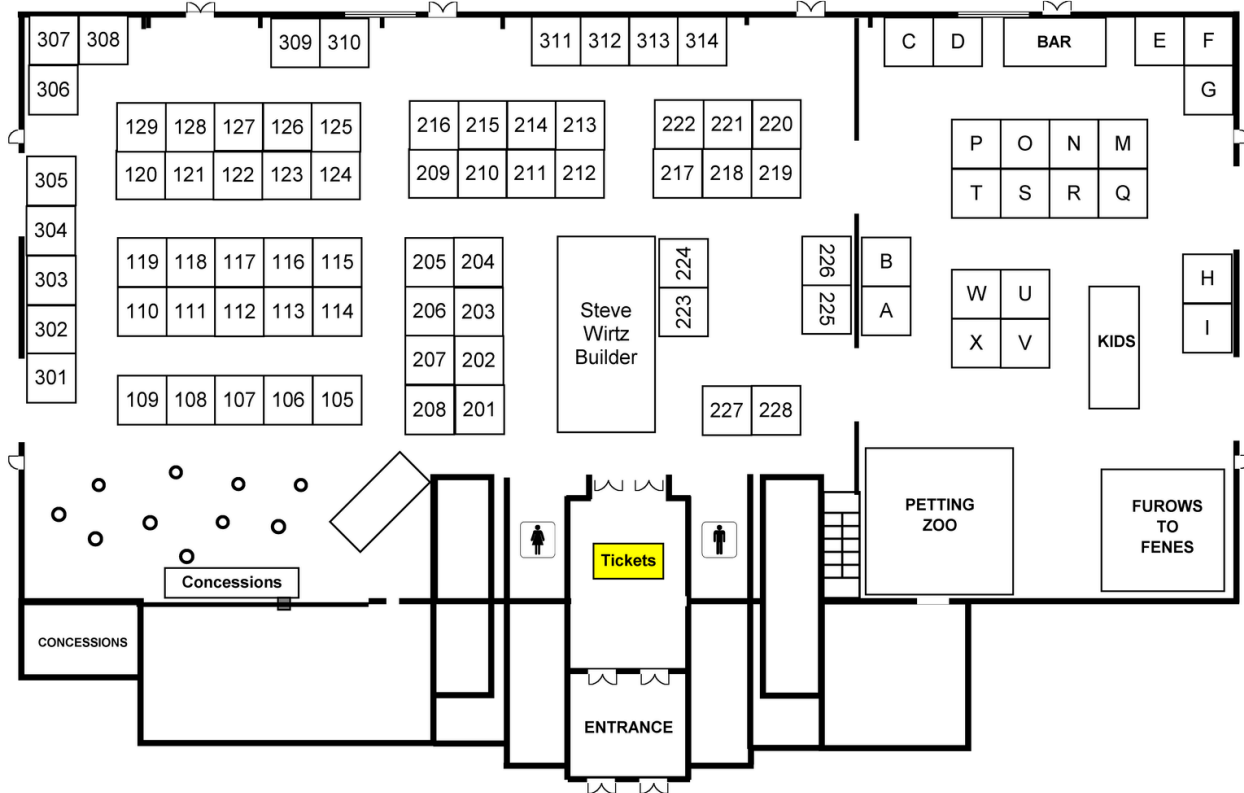

2025 EXHIBITOR MAP

Advanced Custom Geothermal 201/208
AHT 210
Air Tech 227/228
AMC Countertops 314
Aquatic Biologists 215
Associated Bank 203
Badger Masonry 213
Binner Pools 127
BRH 120
Compeer 121
Dufrane 107-109
Envision Building 106
Everdry 211
Exterior Custom Solutions 311
Floors by Angie 113
Garage Force 125
Gloria Keg 128
Hayward Custom Cabinetry 116
Hello Garage 218
Infinity Roofing 216
Keeney 202
Kirby 301/302